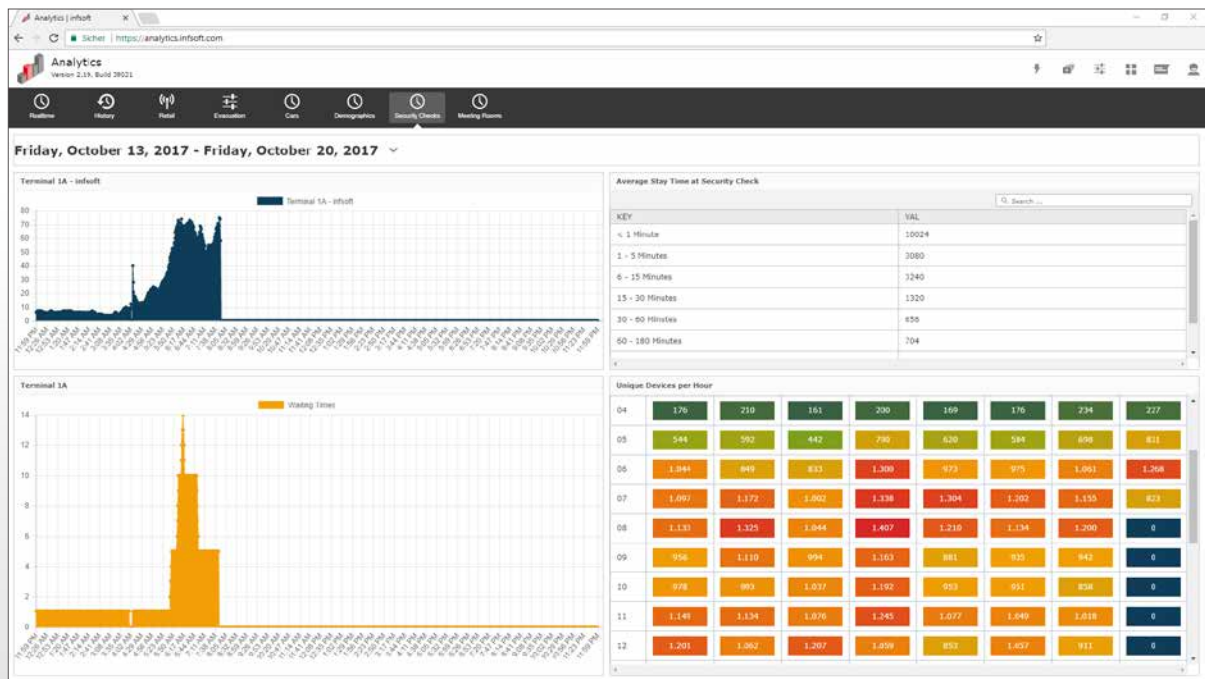

insoft Indoor Analytics | Impressions