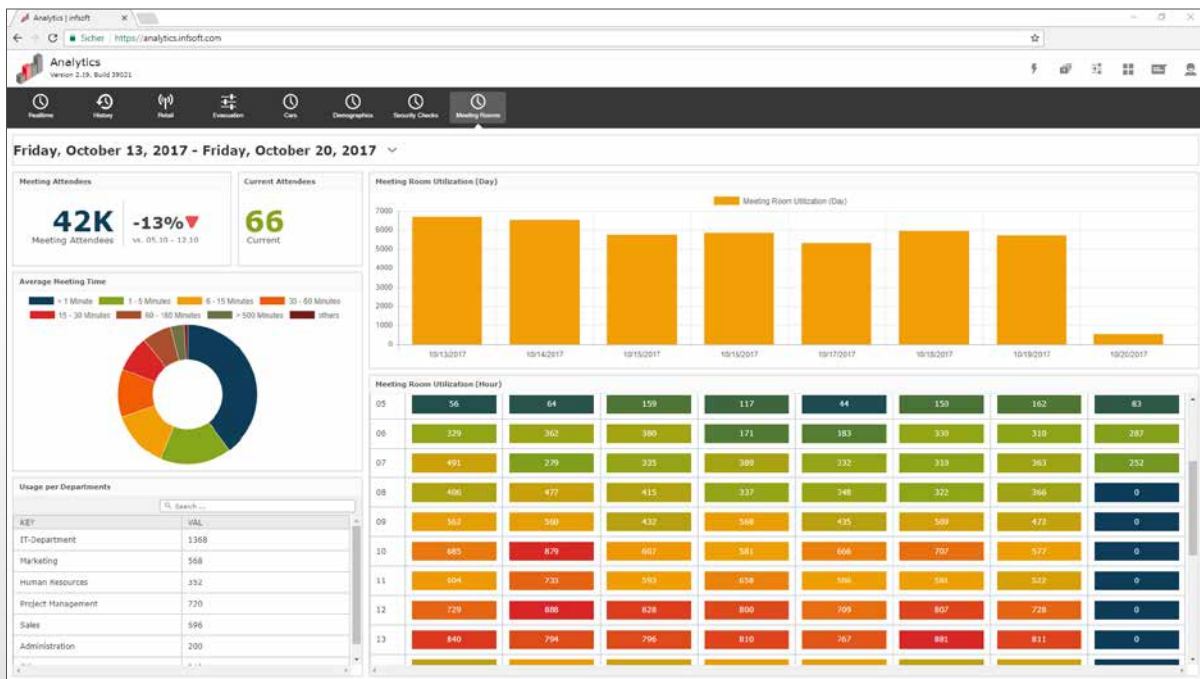

Imprint

© infsoft GmbH 2017. This content is protected by copyright. All rights to content and design are with infsoft GmbH. You may not copy, republish, modify or transfer this work without prior written and agreed consent of infsoft. Our content is regularly edited and carefully checked. However, we do not accept any liability with respect to the correctness, completeness and current status of the information offered here. All mandatory legal details can be found under: www.infsoft.com/company/contact

infsoft GmbH
Ingolstädter Str. 13
85098 Großmehring
Germany

Contact
Phone +49 8407 939 680 0
Fax +49 8407 939 680 12
contact@infsoft.com
www.infsoft.com