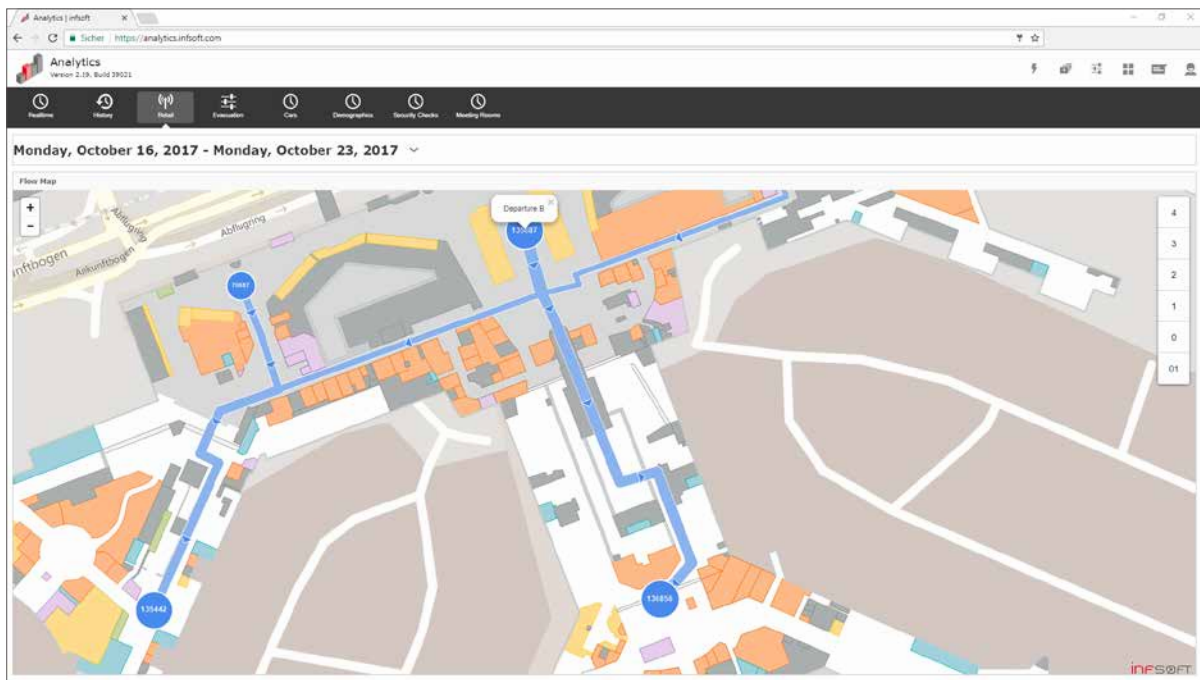

Imprint

© infsoft GmbH 2017. This content is protected by copyright. All rights to content and design are with infsoft GmbH. You may not copy, republish, modify or transfer this work without prior written and agreed consent of infsoft. Our content is regularly edited and carefully checked. However, we do not accept any liability with respect to the correctness, completeness and current status of the information offered here. All mandatory legal details can be found under: www.infsoft.com/company/contact

infsoft GmbH
Ingolstädter Str. 13
85098 Großmehring
Germany

Contact
Phone +49 8407 939 680 0
Fax +49 8407 939 680 12
contact@infsoft.com
www.infsoft.com