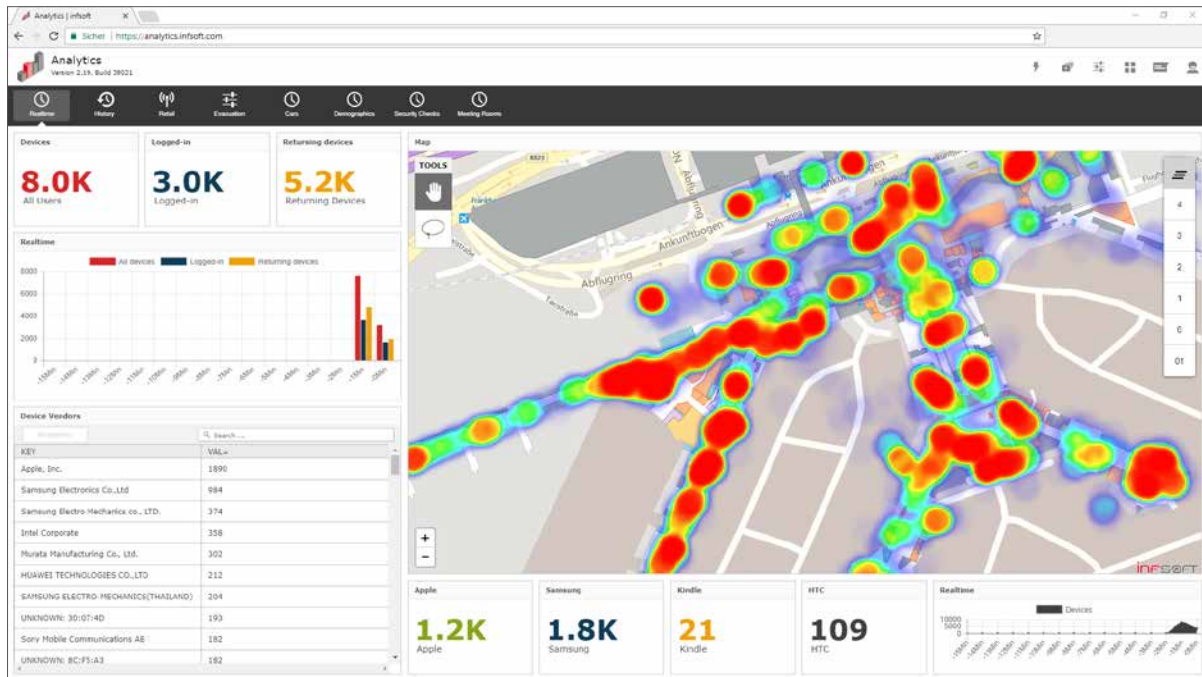

insoft Indoor Analytics | Impressions